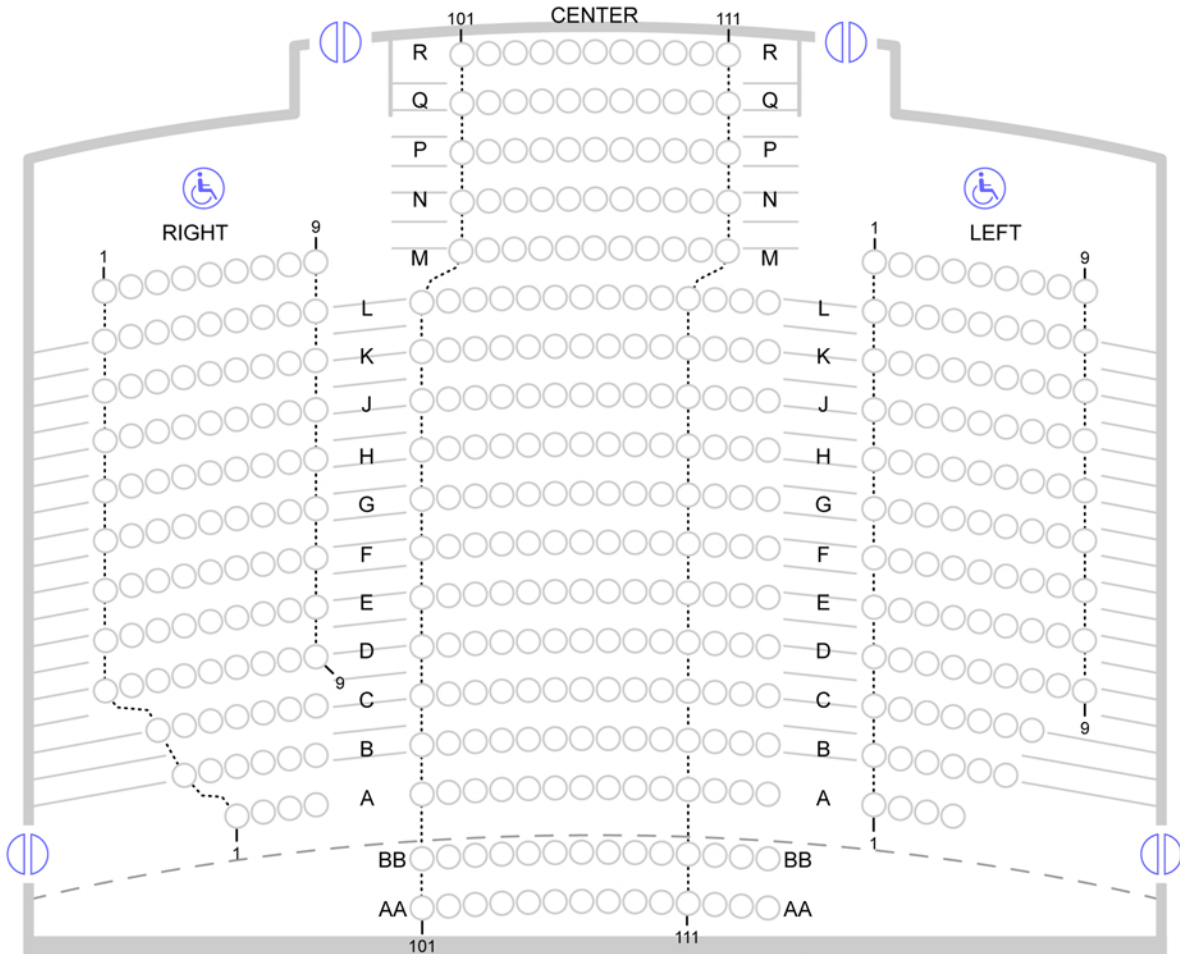

BALCONY

ORCHESTRA

STAGE

* Dotted lines indicate alternate stage configurations.

KEY	 Exit
	 Accessible Seating